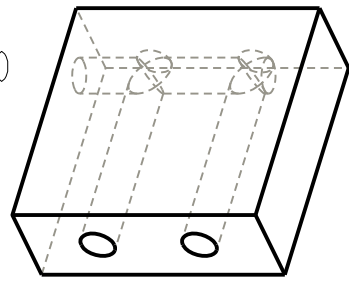

for male plug  
 MM# 4513K323  
 3/8 NPT 18 threads per inch  
 0.41 thread engagement

SCALE 0.500

for male barbed plug adapter  
 MM# 5047K18  
 3/8 NPT 18 threads per inch  
 0.41 thread engagement

		Peltier Cooler	
		Peltier dimensions: 62 X 62 mm = 2.44 X 2.44 in	
		Scale 1.00	