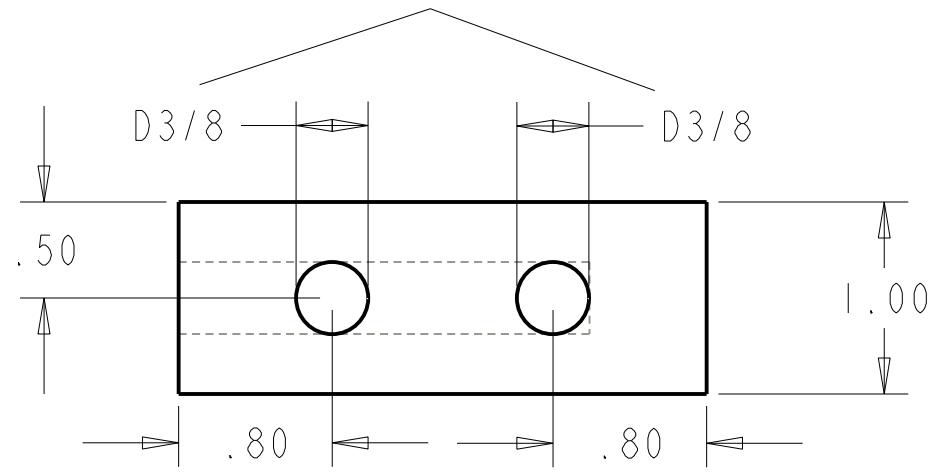

for male plug  
 MM# 4513K323  
 3/8 NPT 18 threads per inch  
 0.41 thread engagement

SCALE 0.500

for male barbed plug adapter  
 MM# 5047K18  
 3/8 NPT 18 threads per inch  
 0.41 thread engagement

		Peltier Cooler	
		Peltier dimensions: 62 X 62 mm = 2.44 X 2.44 in	
		Scale 1.00	